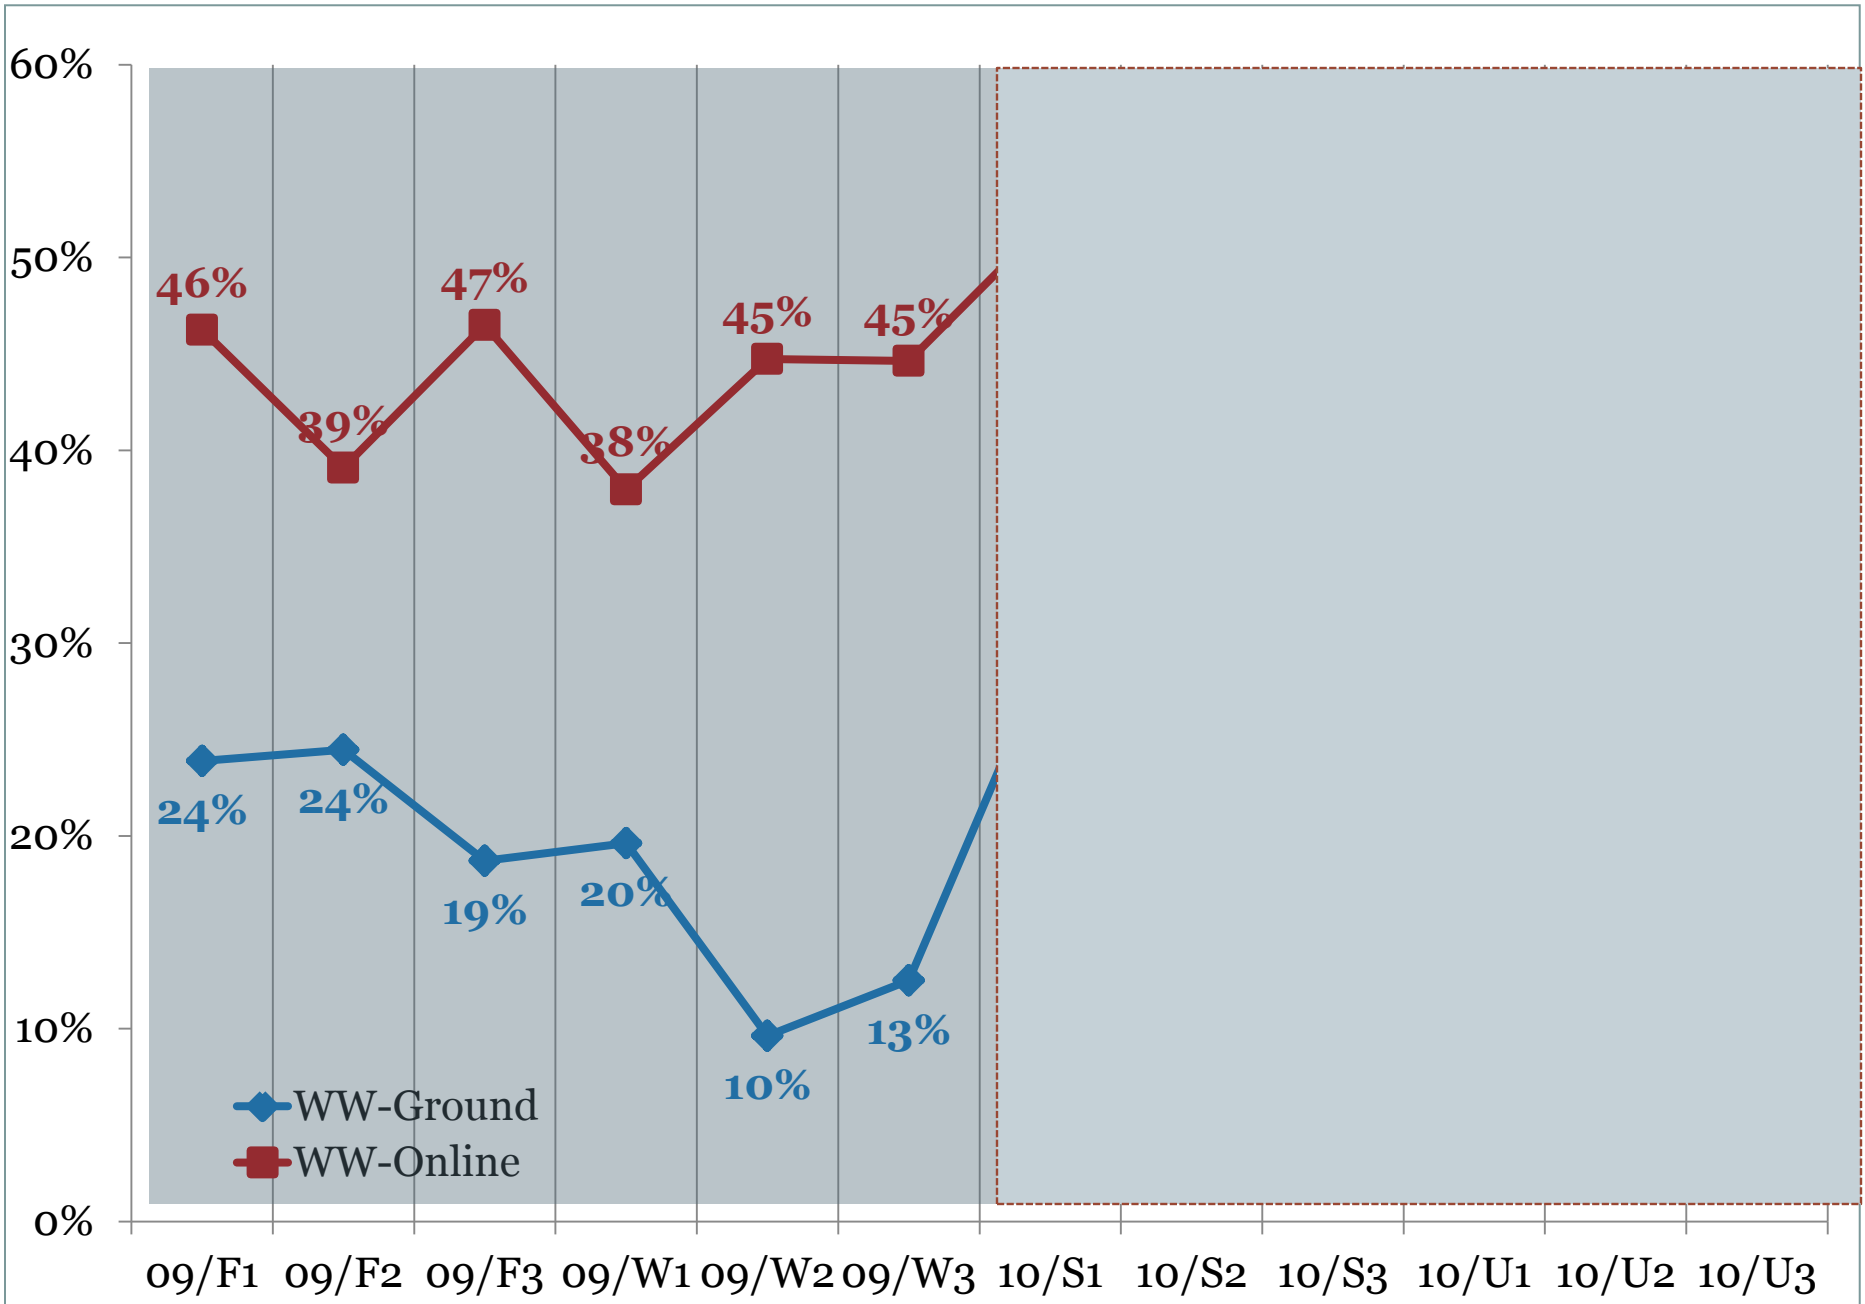

◆ DB Campus Overall

■ PC Campus Overall

Spring 2010 Worldwide

- PROMOTION
- INVOLVEMENT
- SYLLABUS

- REMINDERS
- ADMIN EMAILS
- IR CALENDAR

◆ WW-Ground
■ WW-Online

S Term: 2007-2010

◆ WW-Ground ■ WW-Online