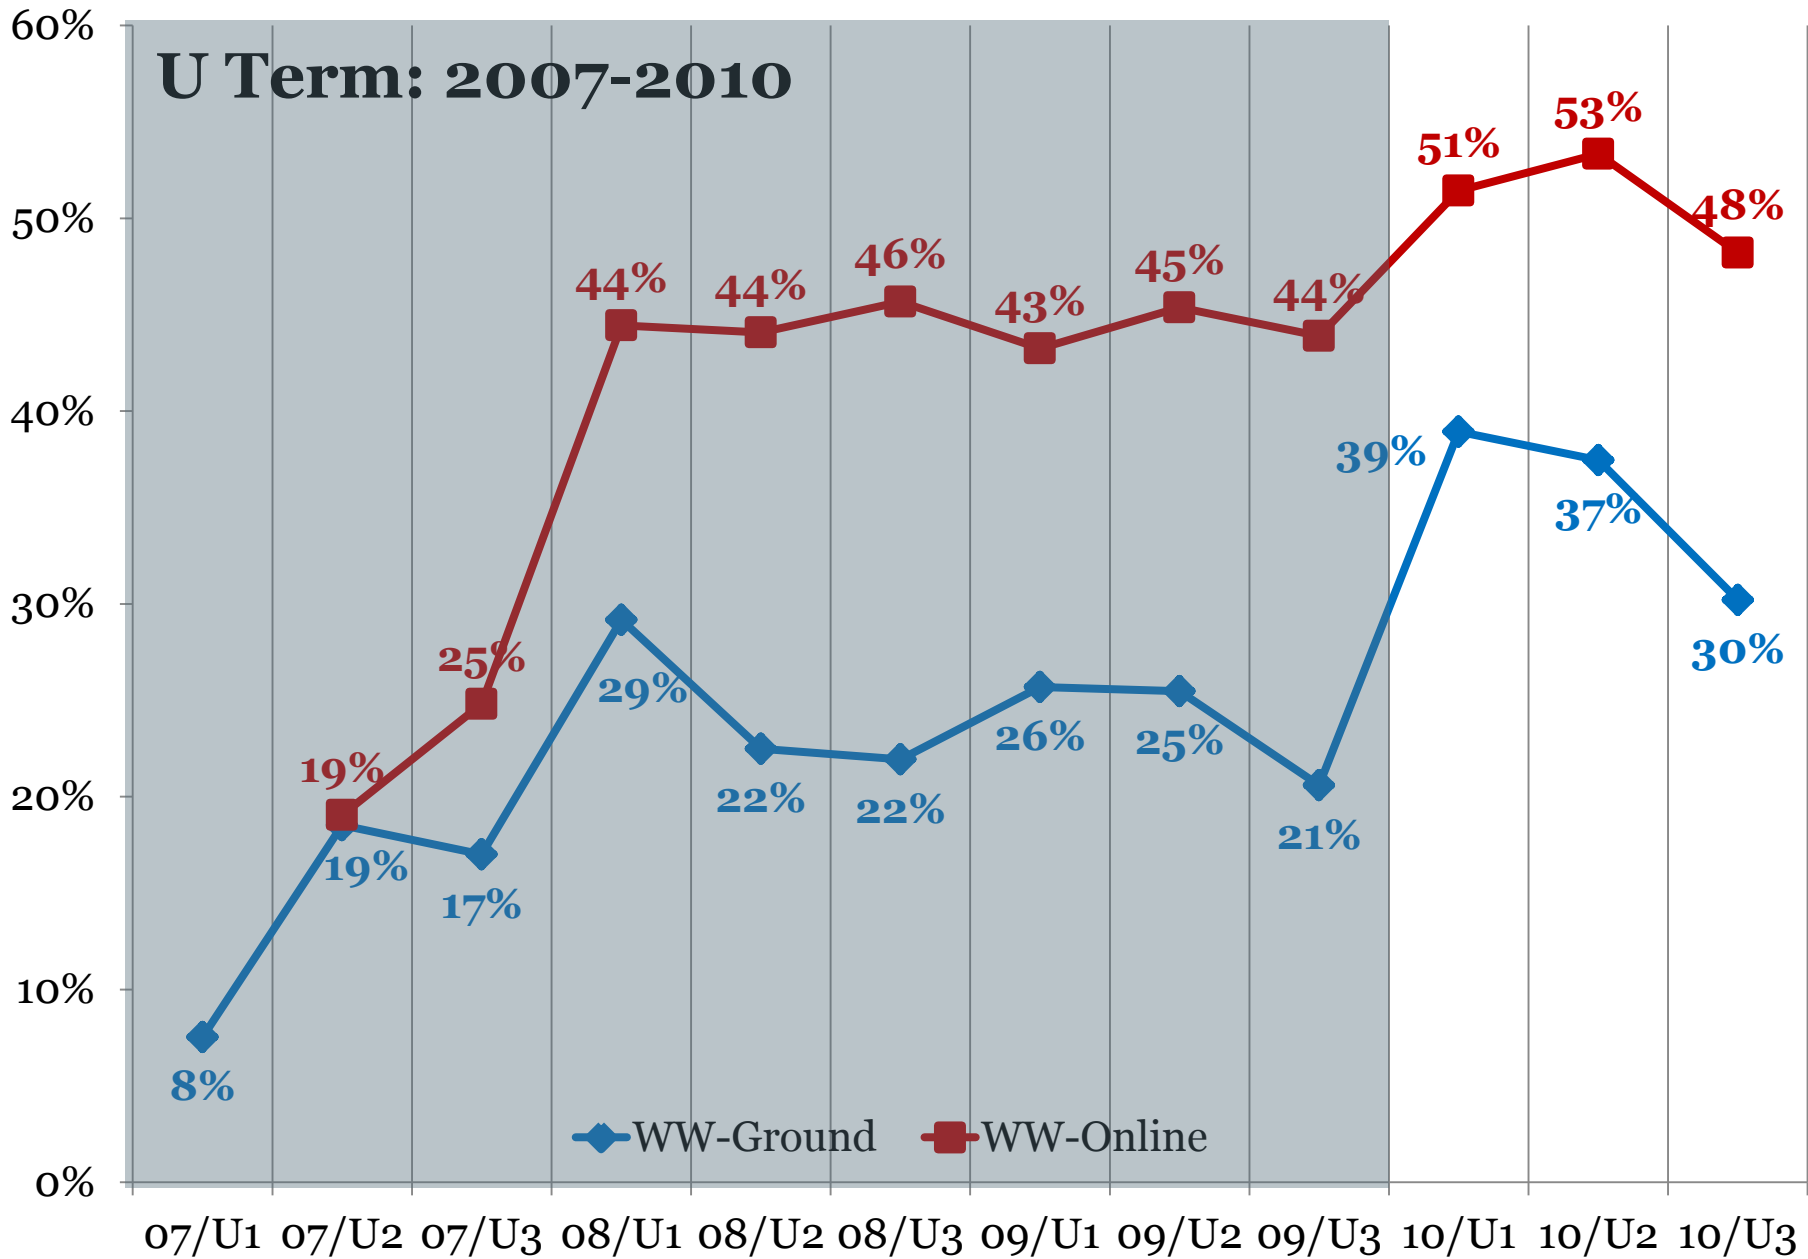

U Term: 2007-2010

◆ WW-Ground   ■ WW-Online