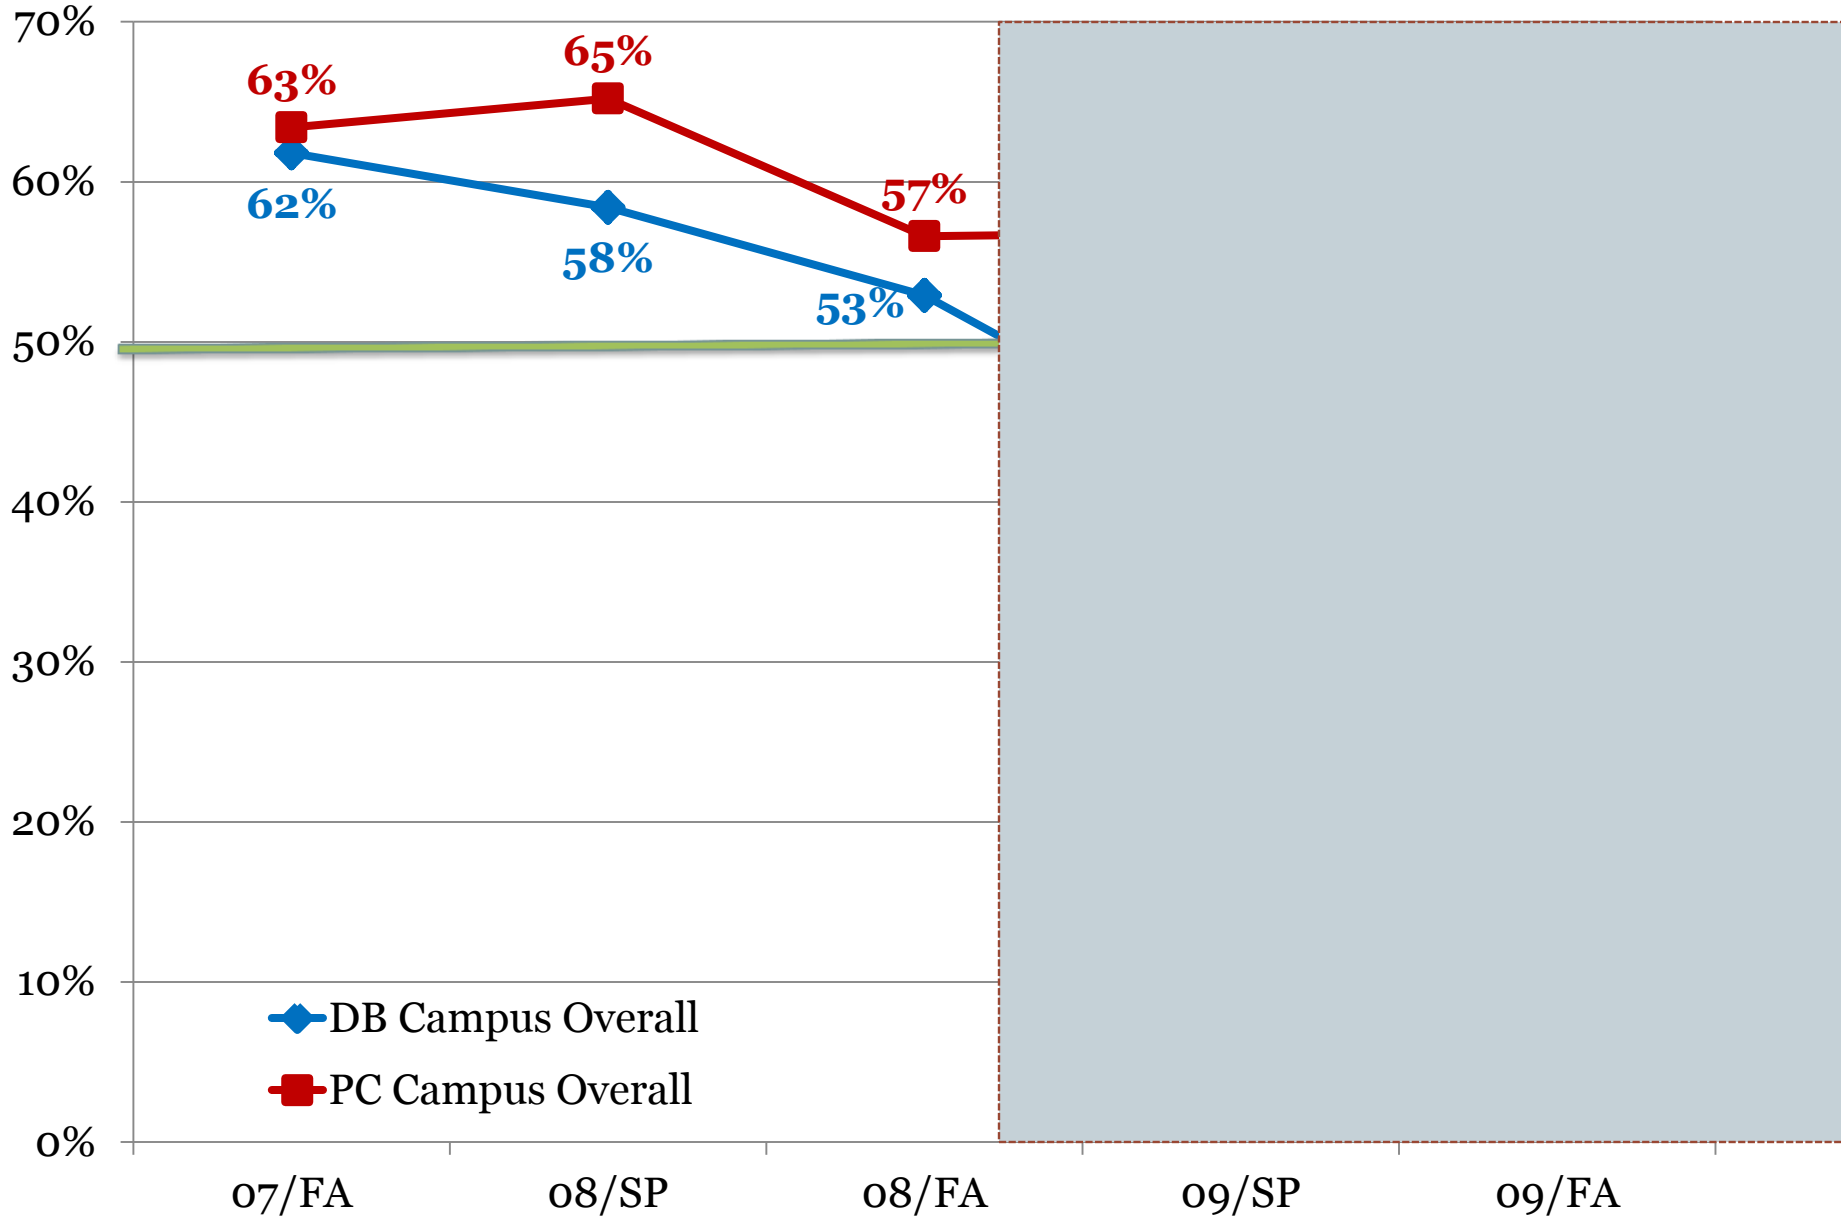

Daytona Beach, Florida

Prescott, Arizona

Worldwide

- 4450+ UG
- 500+ G
- 300+ F

- 1600+ UG
- 45+ G
- 100+ F

- 170+ TC
- Online
- 12000+ UG
- 4100+ G
- 2800+ F

◆ DB Campus Overall
■ PC Campus Overall

Spring 2010 Residential - Students