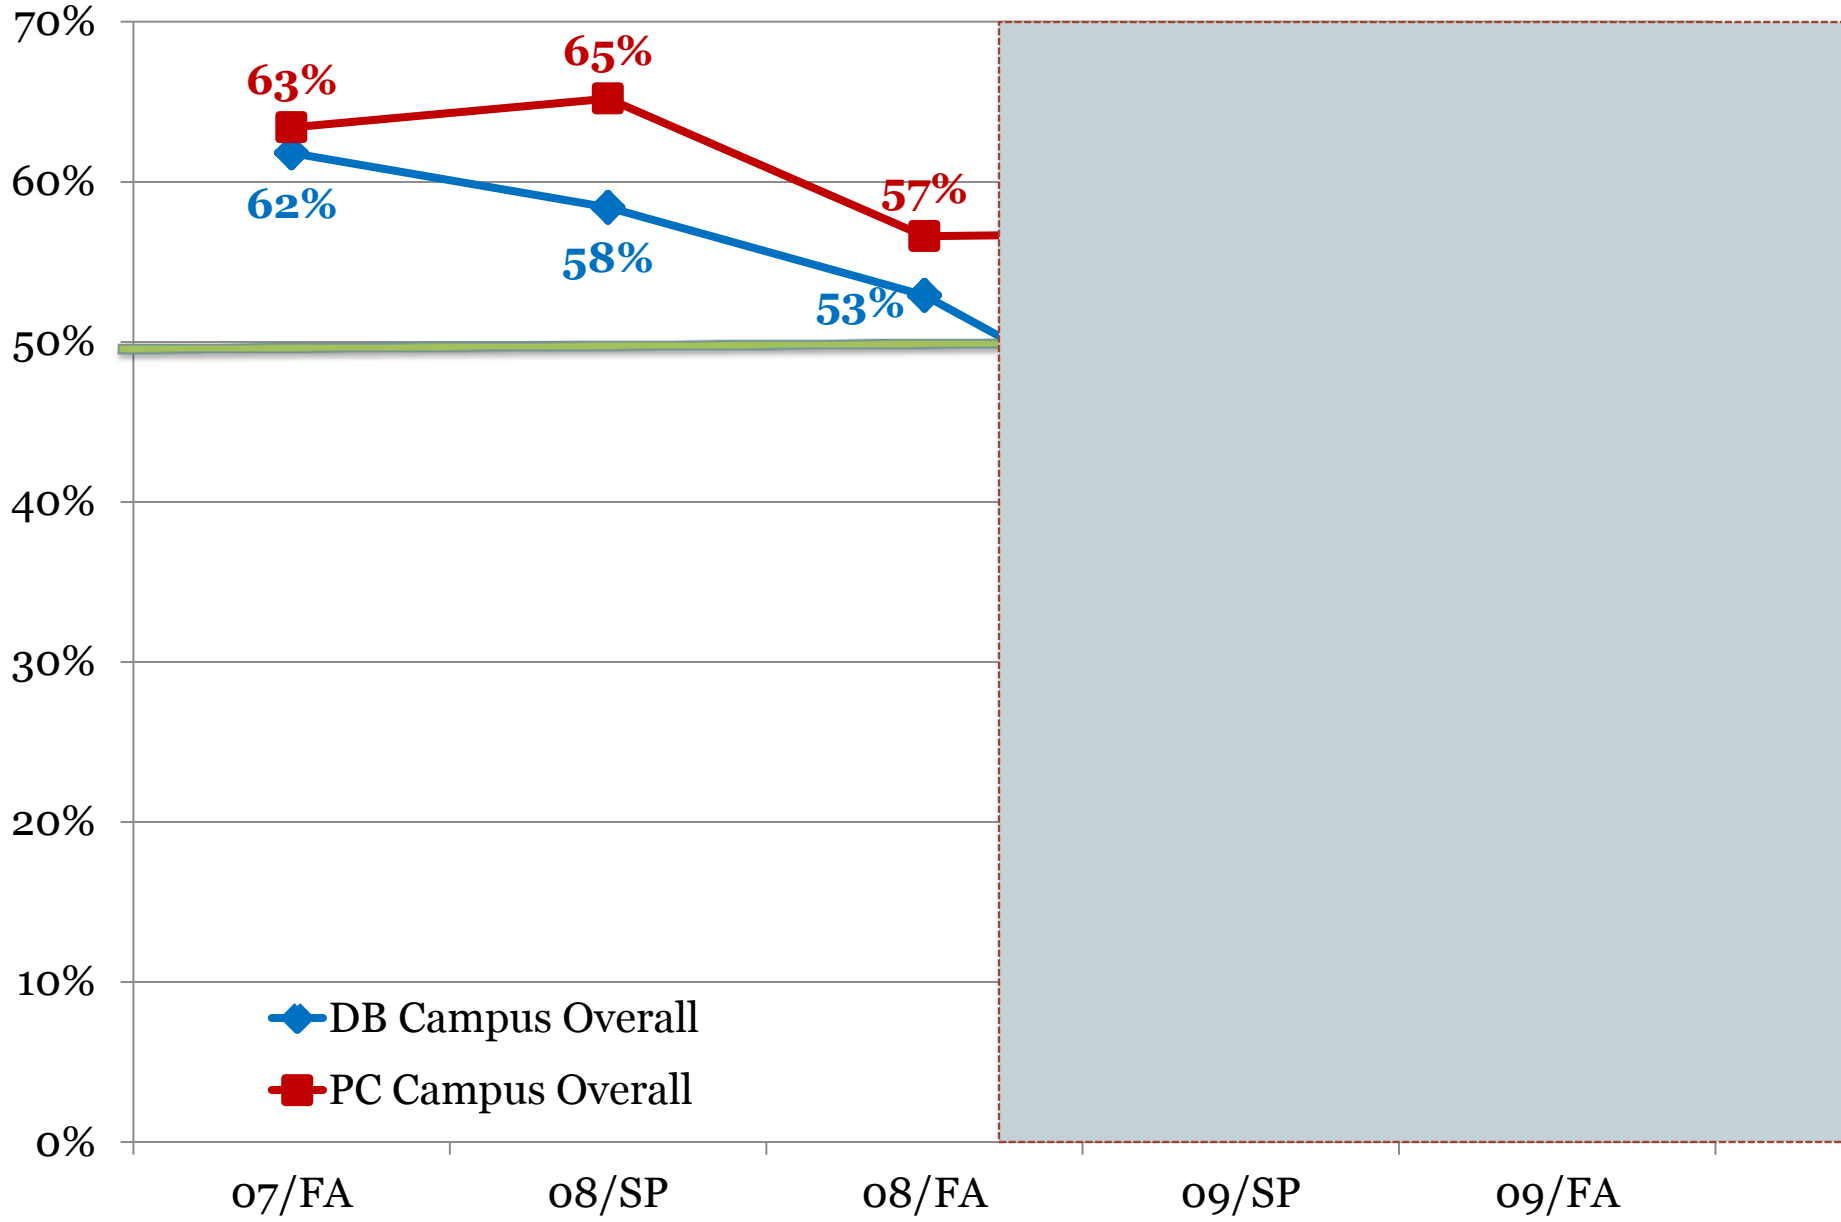

◆ DB Campus Overall
■ PC Campus Overall