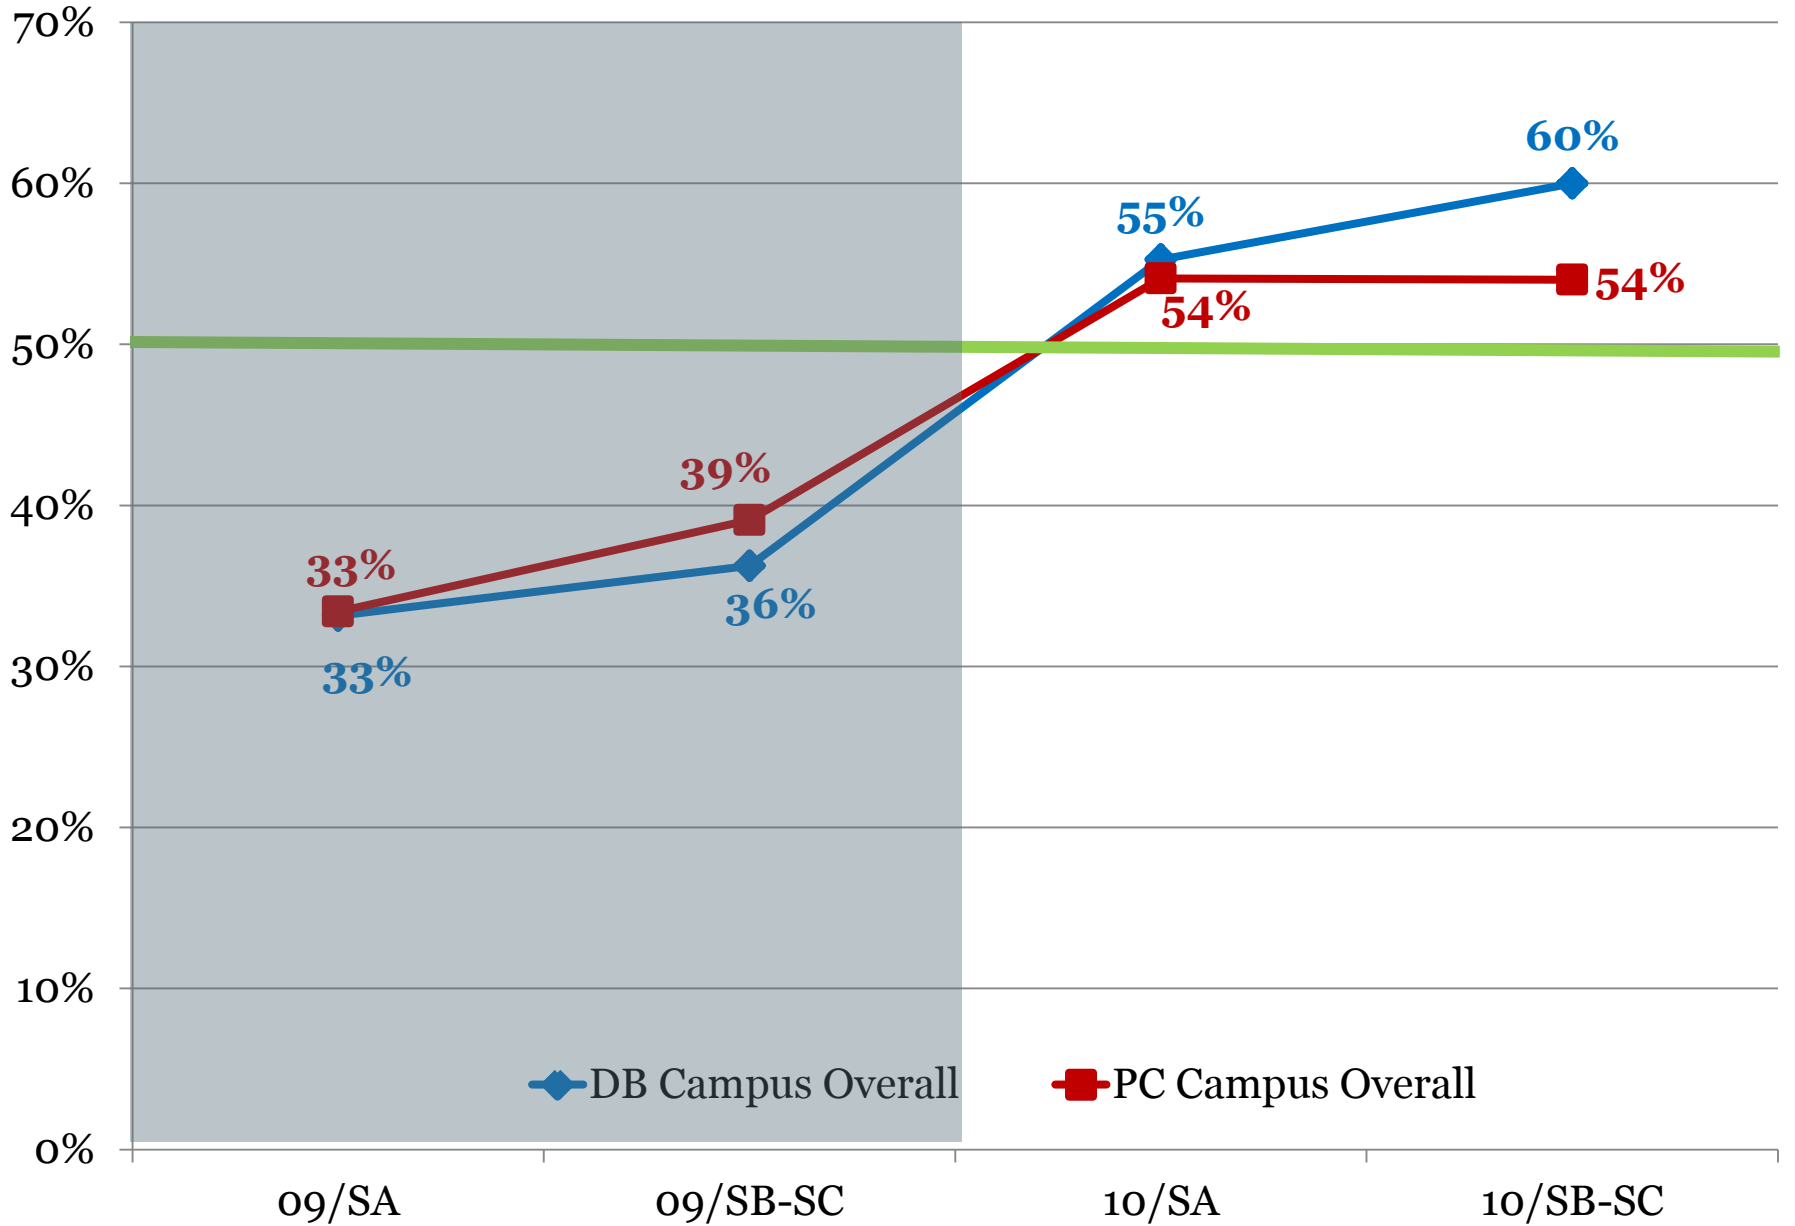

◆ DB Campus Overall

■ PC Campus Overall