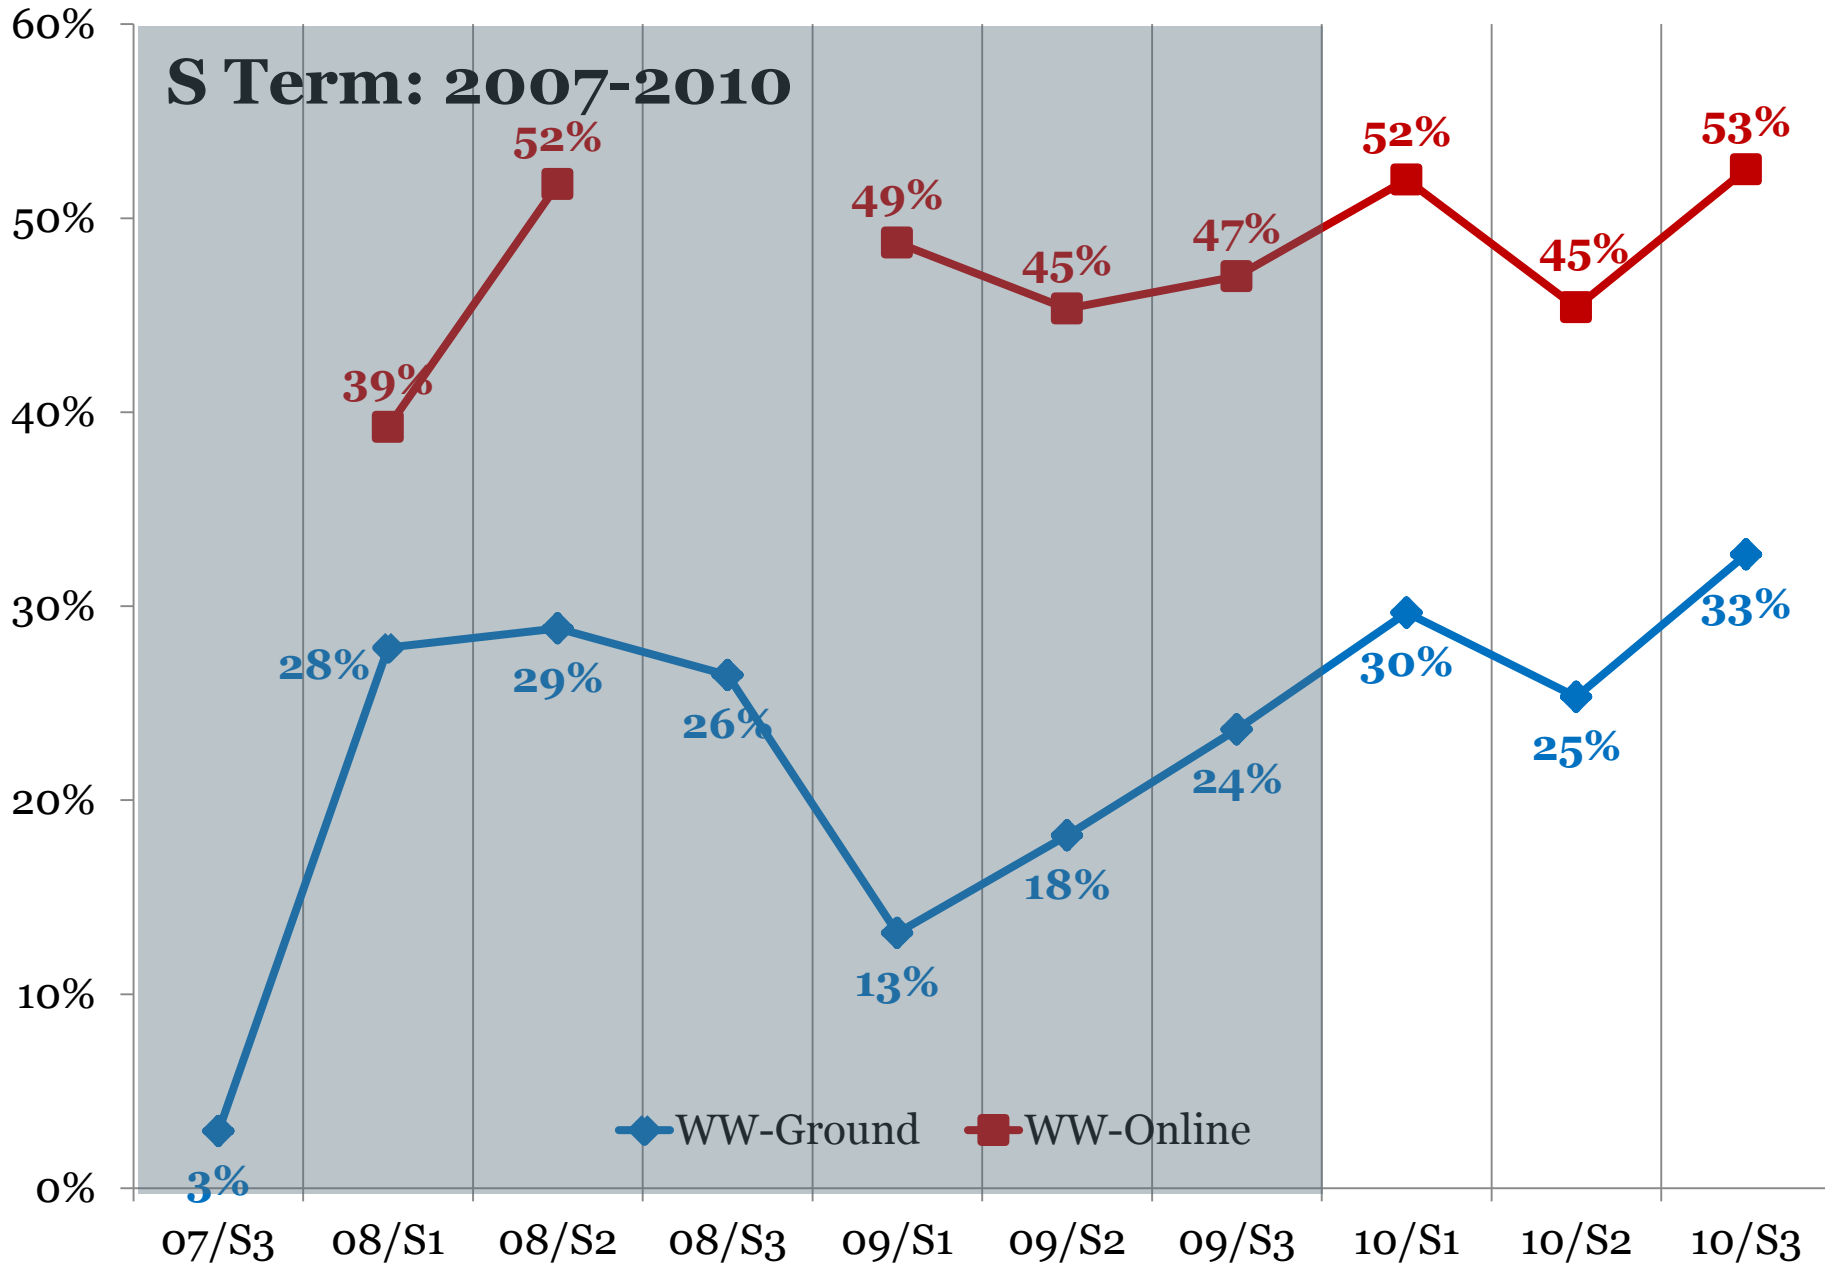

◆ DB Campus Overall

■ PC Campus Overall

Spring 2010 Worldwide

- PROMOTION
- INVOLVEMENT
- SYLLABUS

- REMINDERS
- ADMIN EMAILS
- IR CALENDAR

◆ WW-Ground
■ WW-Online

S Term: 2007-2010

◆ WW-Ground ■ WW-Online